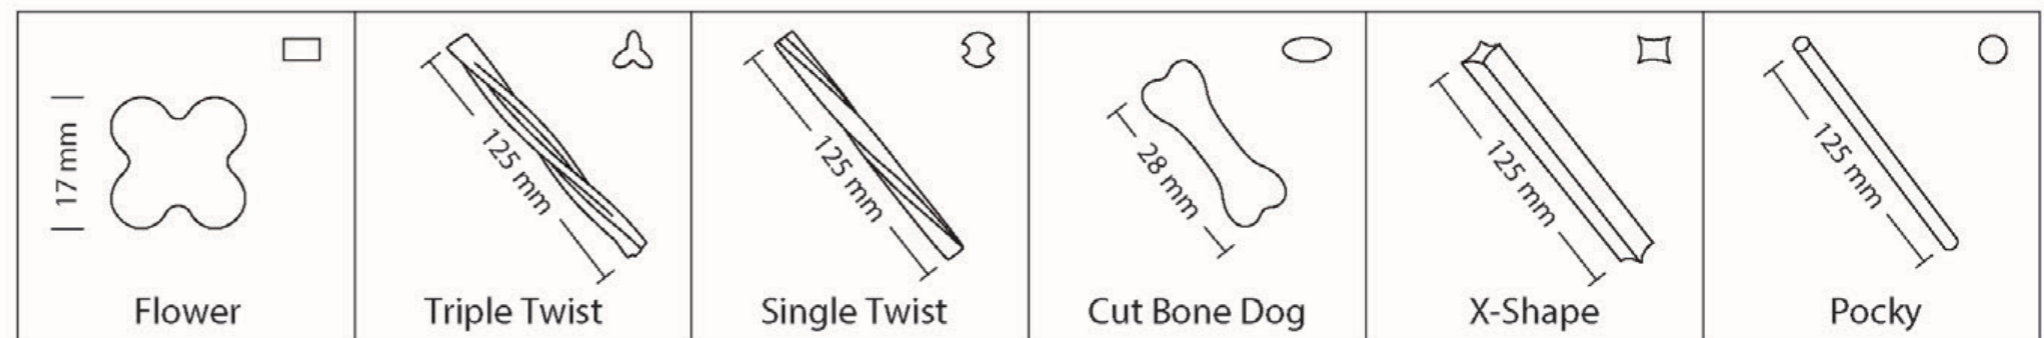

Types of Products