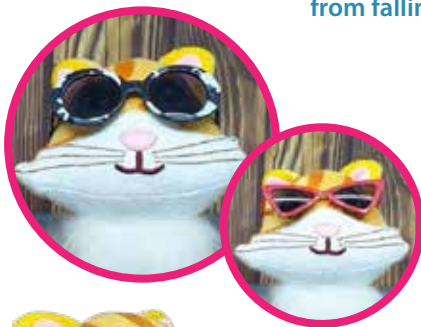

Pet Fashion

“ Complete your pet taste of fashion!
Make your beloved pet more fashionable and irresistibly cute. ”

Pet Shoes

Slippery when wet!!! Worry no more, just use our colorful silicone pet shoes. Perfect for outdoor activity, to keep your pet's paw clean and safe.

ACS-S
Silicone Pet Shoes S
4,3 x 3,3 cm
for Small Breed <3kg

ACS-M
Silicone Pet Shoes M
5 x 4 cm
for Medium Breed 3 - 8kg

ACS-L
Silicone Pet Shoes L
6 x 4,7 cm
for Large Breed 8 - 18kg

Pet Glasses

Gonna get dressed for success! Coolen' up your pet with Pet Glasses. Each glasses came with a separate rubberband to prevent the glasses from falling.

Extra Rubberband

T-shirt

Front Side

Back Side

T-Shirt

SIZE	ITEM NO.	DESCRIPTION	WEIGHT NOT OVER	DIMENSION (cm)
#0	Cotton T-Shirt 00	Kitten, Puppy	0-1 kg	28 x 14
#1	Cotton T-Shirt 01	Chihuahua, Pomeranian, Yorkshire Terrier	<1 kg	34 x 17
#2	Cotton T-Shirt 02	Chihuahua, Pomeranian, Yorkshire Terrier	<2 kg	40 x 20
#3	Cotton T-Shirt 03	Chihuahua, Pomeranian, Yorkshire Terrier	<3 kg	44 x 22
#4	Cotton T-Shirt 04	Schnauzer, Shih Tzu, Poodle	<4 kg	48 x 26
#5	Cotton T-Shirt 05	Schnauzer, Shih Tzu, Poodle	<6 kg	54 x 28
#6	Cotton T-Shirt 06	Pug, Corgi	<10 kg	58 x 34
#7	Cotton T-Shirt 07	Street Dog, Cocker Spanial	<15 kg	70 x 42
#8	Cotton T-Shirt 08	Golden Retriever, Labrador, Rottweiler, Large Breed	<35 kg	84 x 52
#9	Cotton T-Shirt 09	Golden Retriever, Labrador, Rottweiler, Large Breed	<35 kg	90 x 60