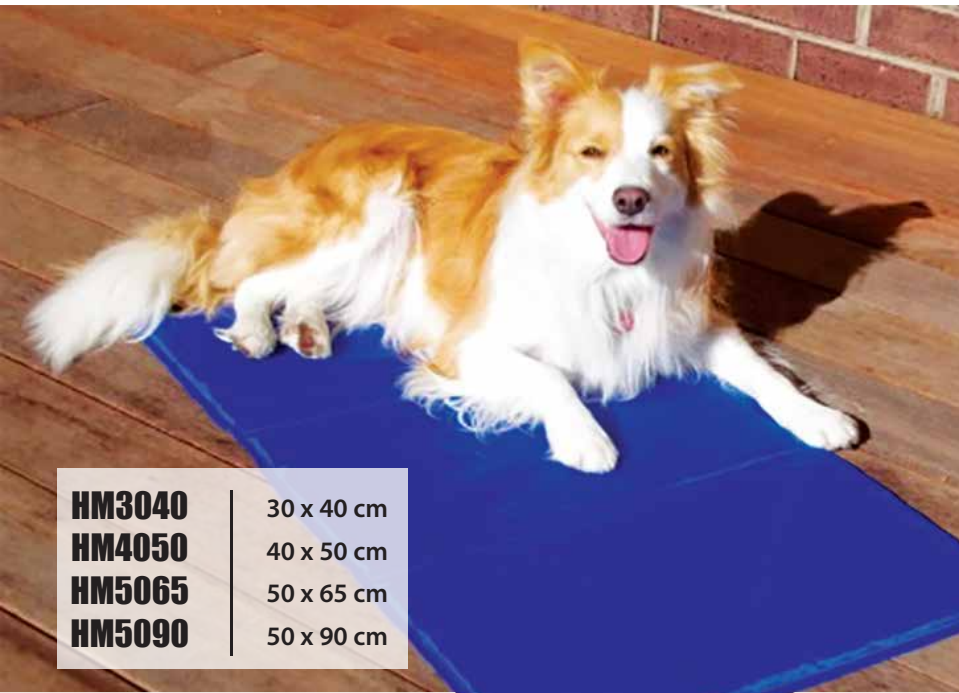

PET COOLING MAT

- **HM3040** | 30 x 40 cm
- **HM4050** | 40 x 50 cm
- **HM5065** | 50 x 65 cm
- **HM5090** | 50 x 90 cm