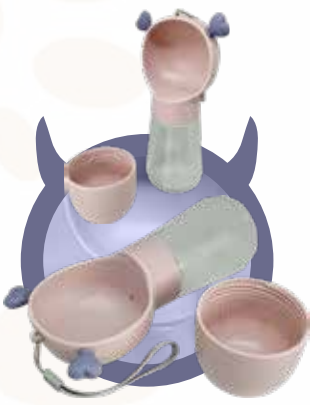

SIZE COMPARISON

17,5 x 22 x 8 cm

14,5 x 17,5 x 6 cm

Portable DRINKER

LS266
Large Little Devil
Go Out Drinking
Bottle 600 ml

LS267
Small Devil Go Out
Drinking Bottle 350 ml

LS268
Little Devil Go Out
to Drink and Feed
350+200 ml

LS266
Large Little Devil
Go Out Drinking
Bottle 600 ml

LS267
Small Devil Go Out
Drinking Bottle
350 ml

LS268

Little Devil Go Out to Drink
and Feed 350+200 ml

Size Comparison

with Lock Button (on/off)

PORTABLE DRINKING BOTTLE

- LS161** 500ml 11,5 x 8 x 24 cm
- LS162** 250ml 10 x 7 x 22 cm

LS161
500ml

LS162
250ml

Only the cute for your cute one. Various pet drinker that will meet your needs.

From small one to big one!

Cage DRINKER