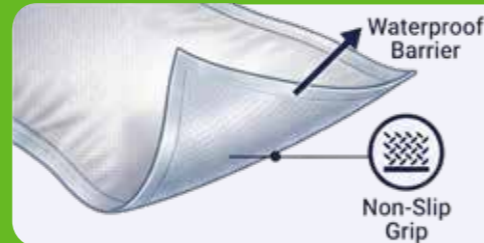

## Specifications

1. Color printing

3. Hook & loop fasteners  
Re-adjustable & Secure

2. Laminated bottom film  
Barrier

4. 3D side panels  
Flexible Gathers

Stretchable

5. Elastic waistband

Size	Item Number	Dimensions (mm)	Core Dimensions (mm)	Total Weight (g)	SAP (g)
XXS	MCG-XXS10	320*260	180*100	16,0	4
XS	MCG-XS10	340*260	180*100	17,0	4
S	MCG-S10	380*280	200*100	18,0	4
M	MCG-M10	440*320	240*100	24,0	5
L	MCG-L10	480*320	270*100	28,0	5
XL	MCG-XL10	520*320	290*100	31,0	5

# Pet Training Pads

The Ultimate Solution for Your Pet's Toilet Training  
Formulated with a leak-proof barrier and advanced odor control, Megachoice Pet Training Pads provide maximum floor protection against liquids and stains. Perfect for everyday use at home, inside crates, or while traveling.

## Specifications

**1. Superior absorbency**

**2. Odor control layers**

**3. Leak-proof backing**

**4. Multi size options**

SIZE	Item Number	Dimension (CM)	Weight (G)	SAP (G)	PCS/BAG
S	MCP-S100	33*45	15, 0	2, 0	100
M	MCP-M50	45*60	30, 0	3, 0	50
L	MCP-L40	60*60	37, 5	3, 0	40
XL	MCP-XL20	60*90	75, 0	5, 0	20