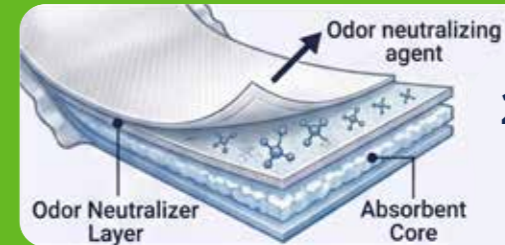

Specifications

1. Superior absorbency

2. Odor control layers